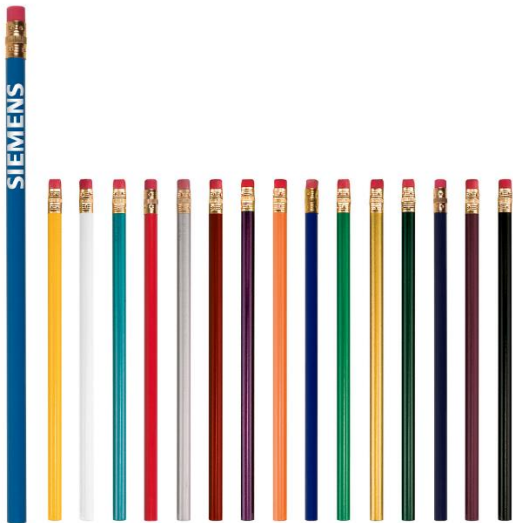

Colors: Translucent Barrel & Clip Colors: Navy, ** Purple Or Red – Both With Frosted Grips **blue Ink Available

Dimensions: na

Imprint Area: 1 1/4"w x 5/8"h

Ink Cartridge: medium point, black or blue*

Ship Weight: 6 lbs./200

Production Time: 10 working days

Prices include one standard color imprint on barrel opposite clip. Pens equipped with Paper Mate® ink cartridges.

Item #: BBTG	200	500	1000
	\$2.55	\$2.25	\$2.05

Buy Write Pencil BBW